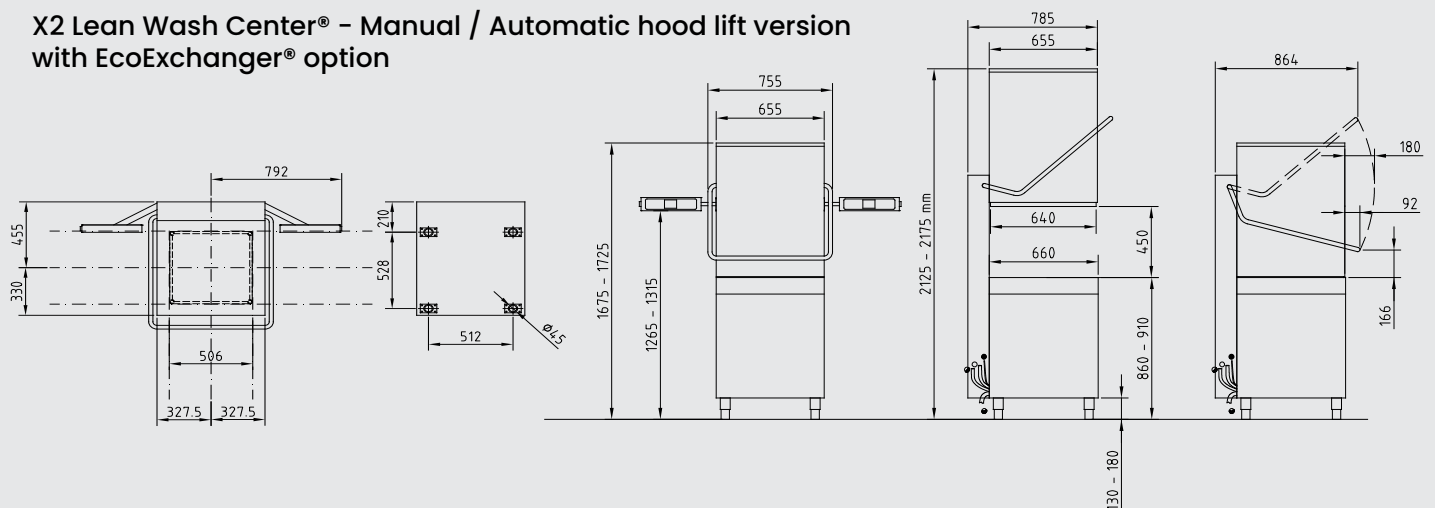

X2 Lean Wash Center® - Installation requirements

(mm)

X2 Lean Wash Center® - Manual hood lift version

X2 Lean Wash Center® - Automatic hood lift version

X2 Lean Wash Center® - Manual / Automatic hood lift version with EcoExchanger® option

X2 Lean Wash Center® - Inlet and outlet tabling connection