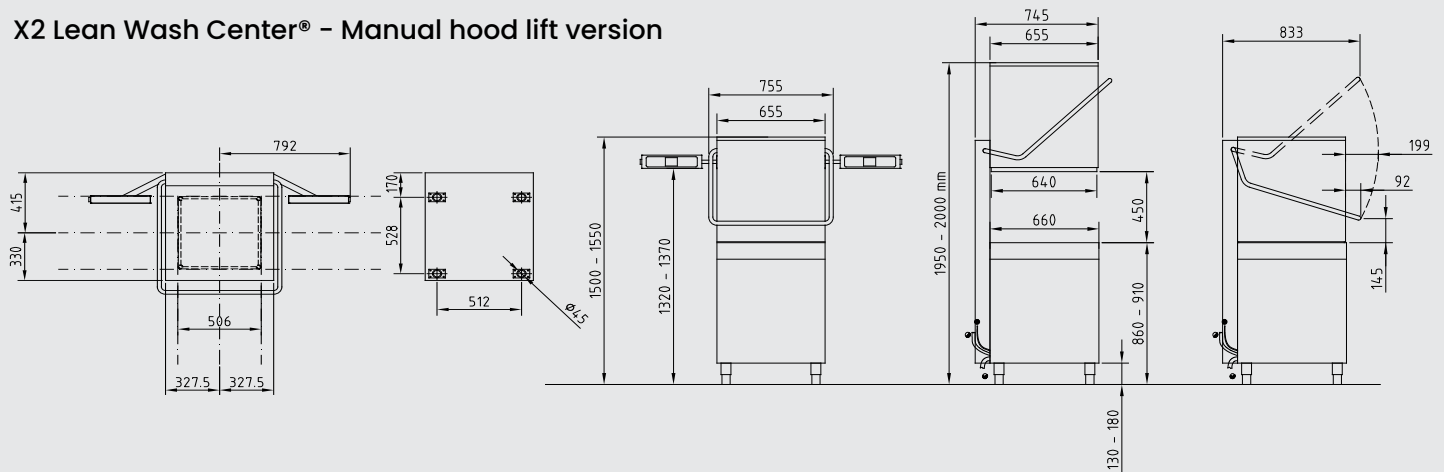

X2 Lean Wash Center® - Installation requirements

(mm)

X2 Lean Wash Center® - Manual hood lift version

X2 Lean Wash Center® - Automatic hood lift version

X2 Lean Wash Center® - Manual / Automatic hood lift version with EcoExchanger® option

X2 Lean Wash Center® - Inlet and outlet tabling connection