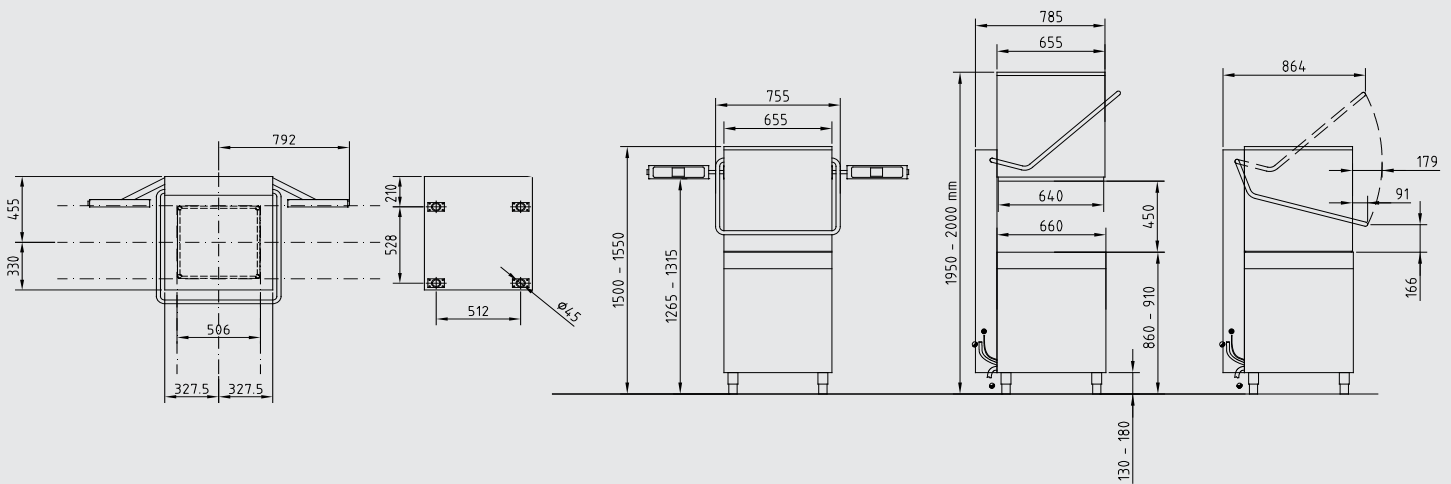

X2 Lean Wash Center® - Installation requirements

(mm)

X2 Lean Wash Center® - Manual hood lift version

X2 Lean Wash Center® - Automatic hood lift version

X2 Lean Wash Center® - Manual / Automatic hood lift version with EcoExchanger® option

X2 Lean Wash Center® - Inlet and outlet tabling connection